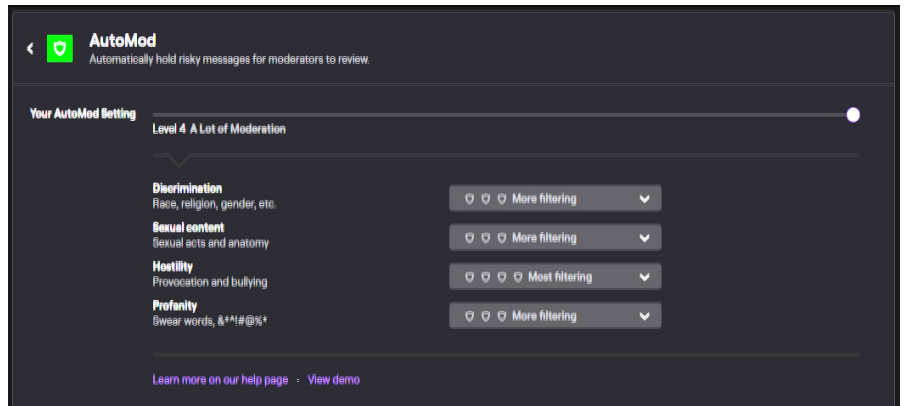

Age Rating in the App Store:
(Age rating according to app provider)

13+

Twitch

QUICK GUIDE TO TWITCH'S SETTINGS

Twitch's safety & privacy settings do not offer a great deal of customisation. The content is made and managed by the users. To find Twitch's settings, follow the steps below:

Step 1:

Log onto your Twitch account

Step 2:

Click on your profile icon at the top right

Step 3:

Click 'Settings'

Step 4:

Click on the 'Security and Privacy' tab

BLOCK WHISPERS FROM STRANGERS:

Whispers are direct messages, and a stranger is anyone who is NOT directly connected with you

BLOCKED USERS: Review current blocked users or block new users

MANAGING YOUR CHANNEL