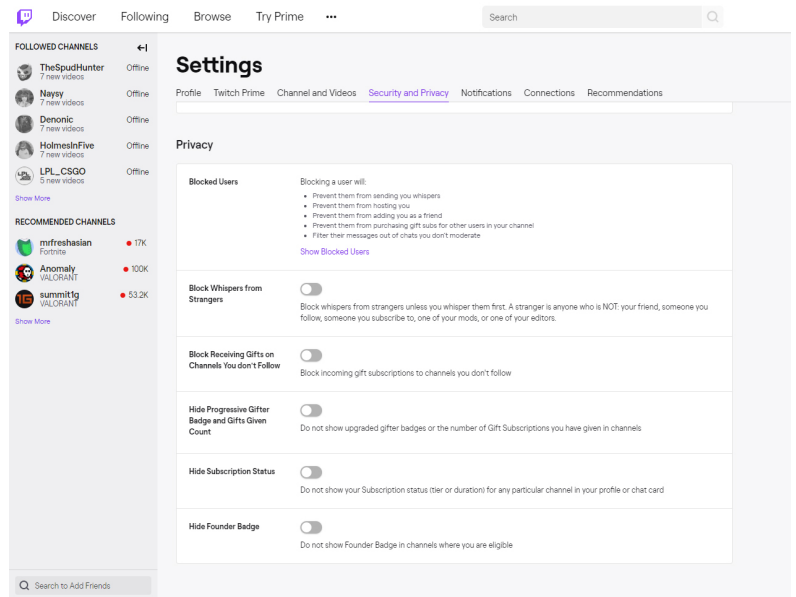

Age Rating in the App Store:
(Age rating according to app provider)

13+

Twitch

QUICK GUIDE TO TWITCH'S SETTINGS

Twitch's safety & privacy settings do not offer a great deal of customisation. The content is made and managed by the users. To find Twitch's settings, follow the steps below:

Step 1:

Log onto your Twitch account

Step 2:

Click on your profile icon at the top right

Step 3:

Click 'Settings'

Step 4:

Click on the 'Security and Privacy' tab

BLOCK WHISPERS FROM STRANGERS:

Whispers are direct messages, and a stranger is anyone who is NOT directly connected with you

BLOCKED USERS: Review current blocked users or block new users

MANAGING YOUR CHANNEL